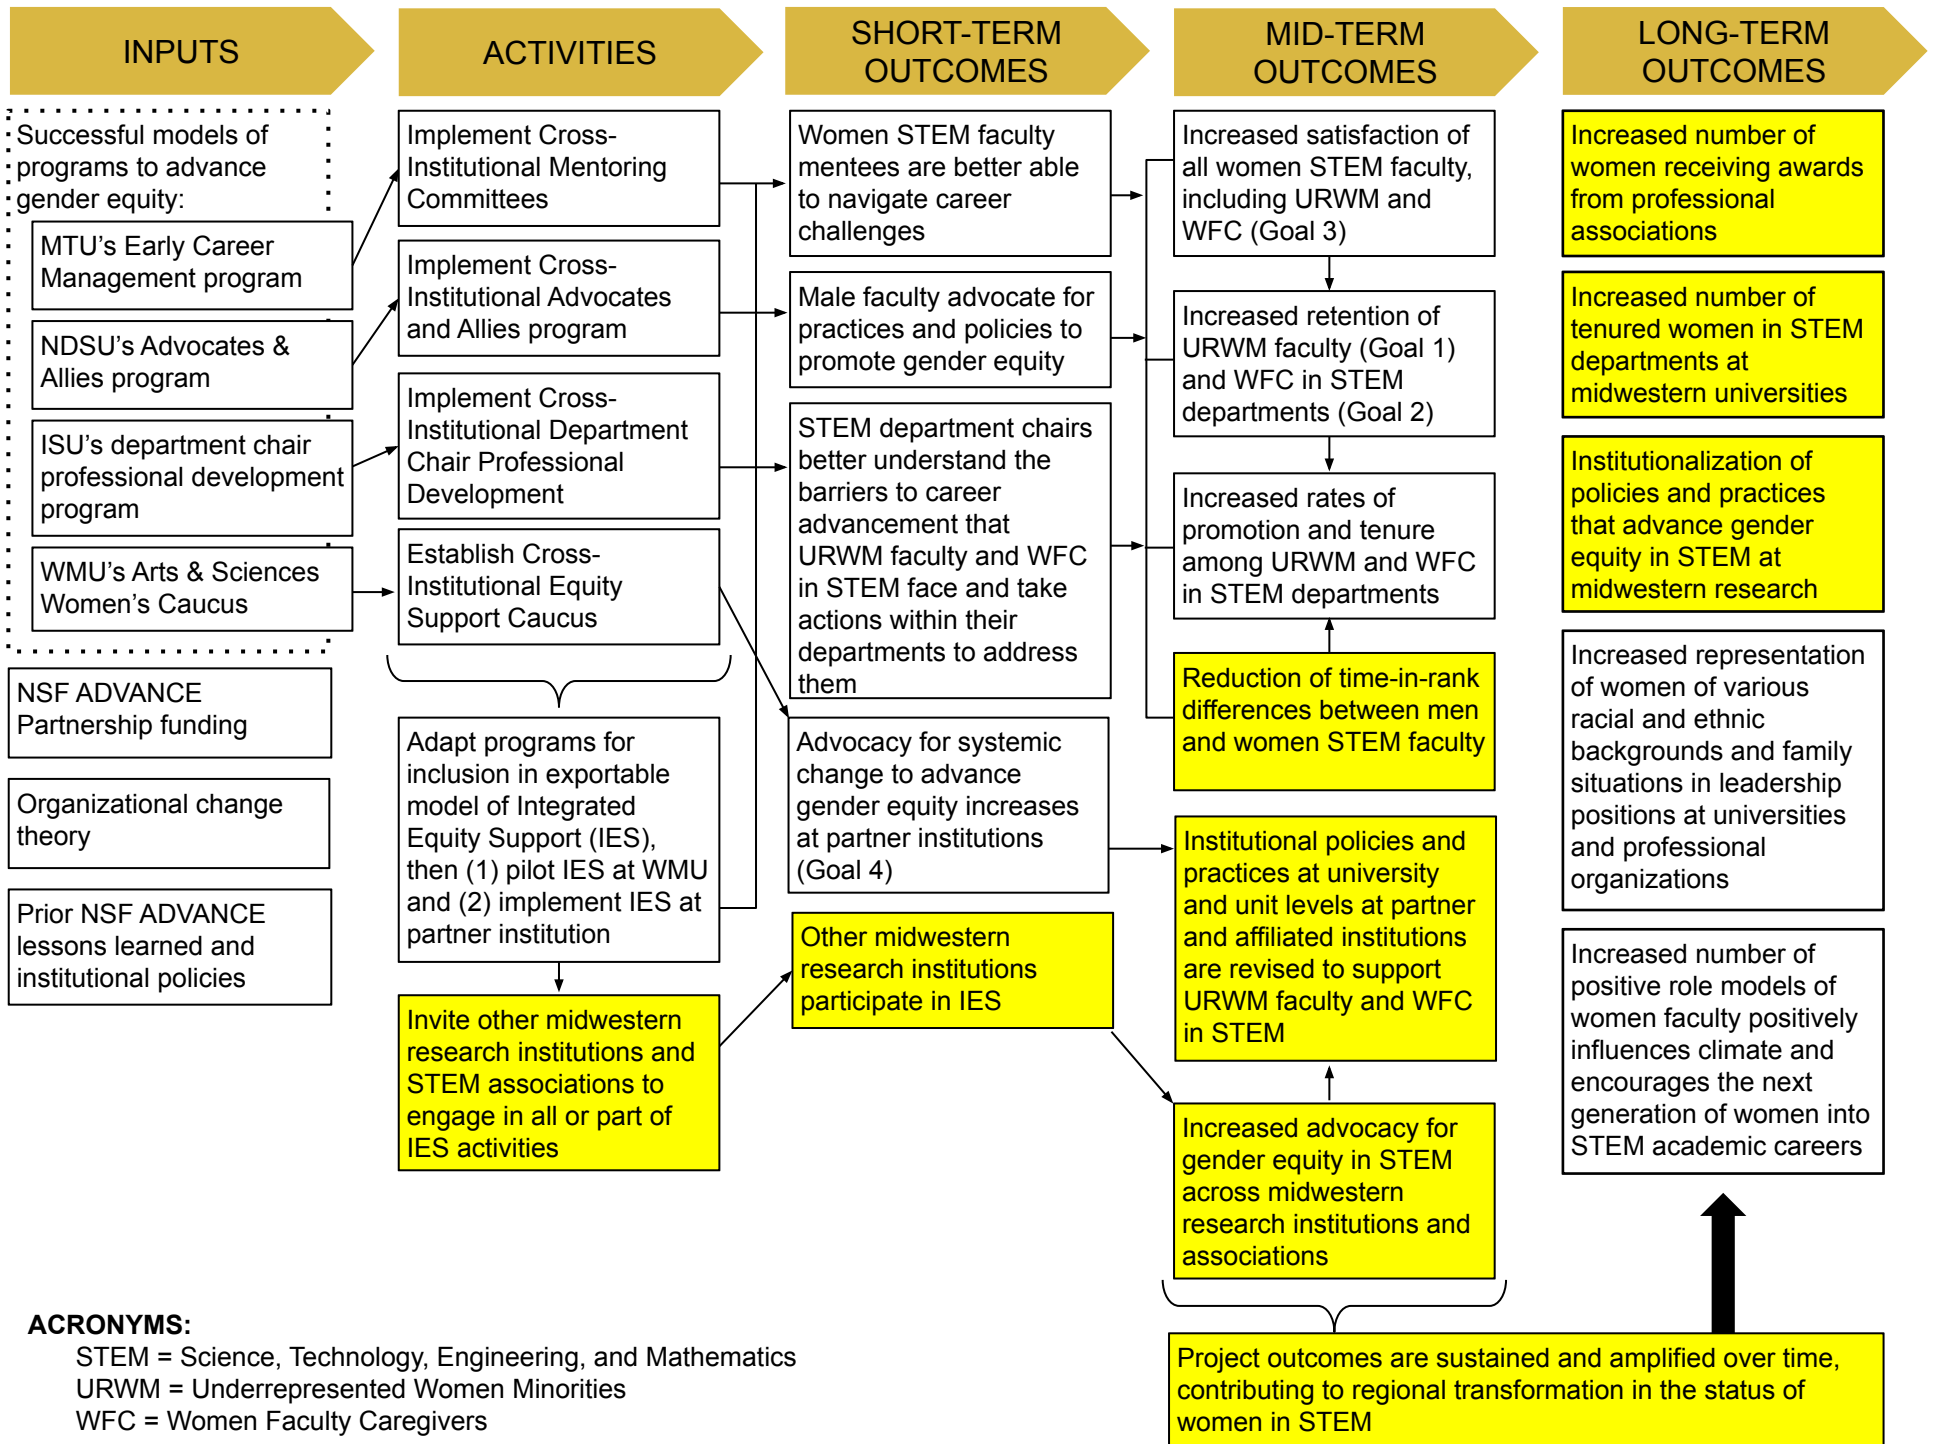

Joining Forcing ADVANCE Project Logic Model 10-15-19 VERSION

ACRONYMS:

STEM = Science, Technology, Engineering, and Mathematics
 URWM = Underrepresented Women Minorities
 WFC = Women Faculty Caregivers